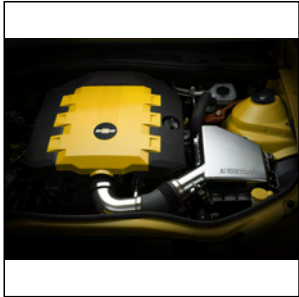

2010 Camaro

Engine Cover Kits

Give your Camaro's V-6 or V-8 engine a stylish, show-quality upgrade with this engine cover kit. They are available to match most exterior colors.

Floor Mat - Cargo Area

This cargo mat provides an exact fit into the cargo area floor of your vehicle and helps protect the carpet of your vehicle. This mat features the Camaro logo.

Short-Throw Shifter

Availability Q2 2009. This Hurst Short-Throw Shifter (shown without shift knob and boot.) delivers sharper and quicker throws between gears. Available for V-6 and V8.

Performance Air Intake

Availability Q2 2009. This Performance Air Intake. It includes an open-element air filter for lower restriction. Available for V-6 and V-8 applications.

Performance Exhaust Upgrade Package

Availability Q2 2009. Upgrade the look and sound of your Camaro's exhaust system with one of our tuned, emissions-legal bolt-on exhaust kits. They deliver a great performance sound and reduced restriction, which promotes increased power.