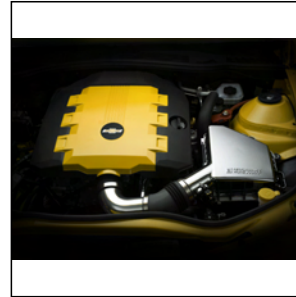

2010 Camaro

Engine Cover Kits

Give your Camaro's V-6 or V-8 engine a stylish, show-quality upgrade with this engine cover kit. They are available to match most exterior colors.

Floor Mat - Cargo Area

This cargo mat provides an exact fit into the cargo area floor of your vehicle and helps protect the carpet of your vehicle. This mat features the Camaro logo.

Short-Throw Shifter

Availability Q2 2009. This Hurst Short-Throw Shifter (shown without shift knob and boot.) delivers sharper and quicker throws between gears. Available for V-6 and V8.

Performance Air Intake

Availability Q2 2009. This Performance Air Intake. It includes an open-element air filter for lower restriction. Available for V-6 and V-8 applications.

Performance Exhaust Upgrade Package

Availability Q2 2009. Upgrade the look and sound of your Camaro's exhaust system with one of our tuned, emissions-legal bolt-on exhaust kits. They deliver a great performance sound and reduced restriction, which promotes increased power.